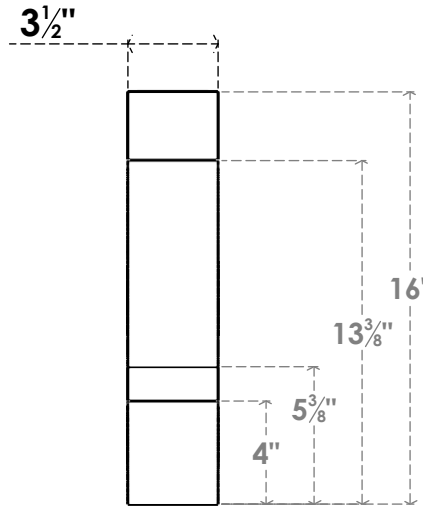

ITEM NUMBER: BRCPC035X16000X16000BOA

3 1/2"W X 16"D X 16"H BALBOA ARCHITECTURAL GRADE PVC CLOSED KNEE BRACE

SIDE PROFILE

FRONT PROFILE

ISOMETRIC

EKENA MILLWORK
2300 WEST MAIN ST.
CLARKSVILLE, TX 75426
TOLL FREE: 866-607-0453
WWW.EKENAMILLWORK.COM