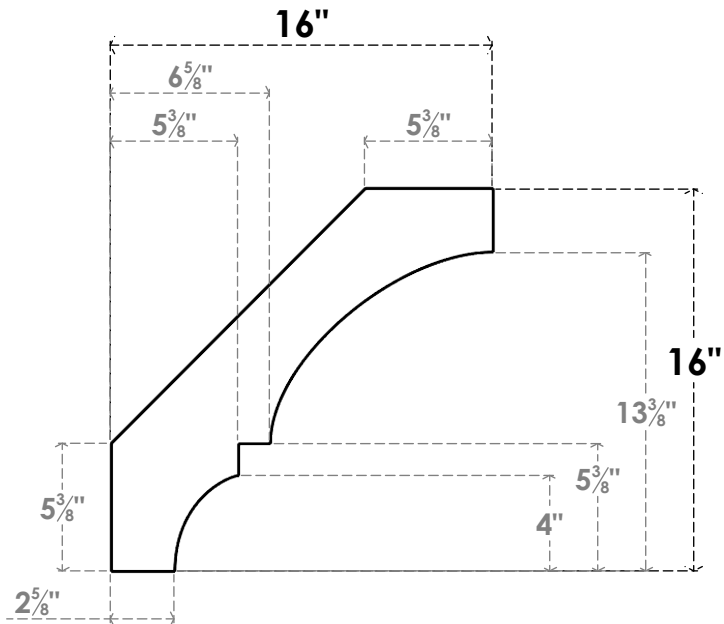

ITEM NUMBER: BRCPC035X16000X16000BOA

3 1/2"W X 16"D X 16"H BALBOA ARCHITECTURAL GRADE PVC CLOSED KNEE BRACE

SIDE PROFILE

FRONT PROFILE

ISOMETRIC

EKENA MILLWORK
2300 WEST MAIN ST.
CLARKSVILLE, TX 75426
TOLL FREE: 866-607-0453
WWW.EKENAMILLWORK.COM